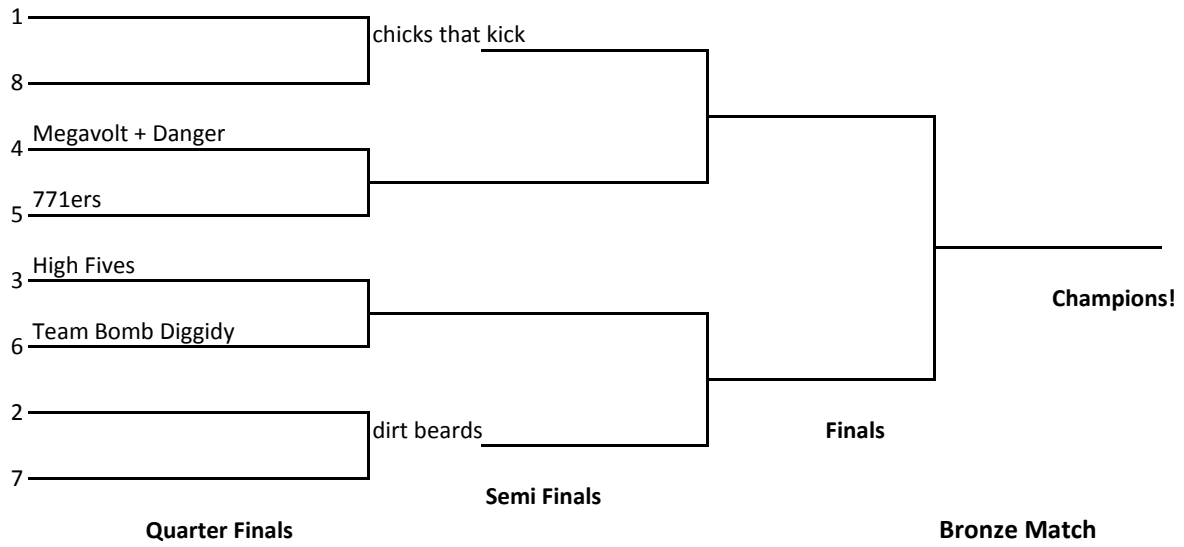

SUMMER 2011 PLAYOFFS

NIGHT: Friday

DIVISION: Womens 2s

TIER: 1

Consolation Bracket (optional)